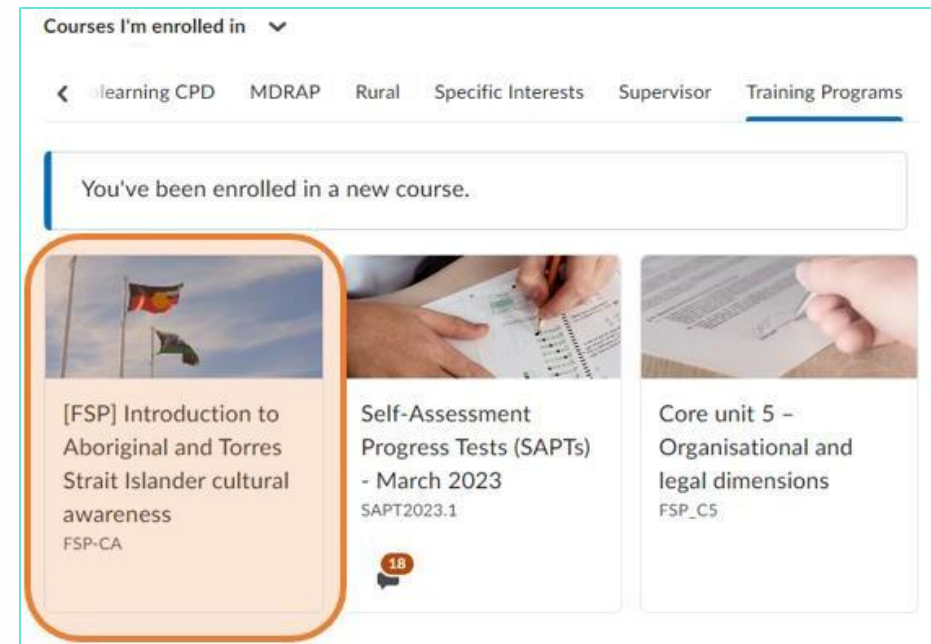

## (FSP)

Instructions on how to access the Cultural  
Awareness module

RACGP

# How to access the Cultural Awareness module

1. [Log in to your RACGP member account](#)
2. Navigate to the **MY ACCOUNT** button in the top right and click **gplearning** from the dropdown list:

3. Scroll down on the homepage and you should see the course assigned to you in the '**Courses I'm enrolled in**' section: