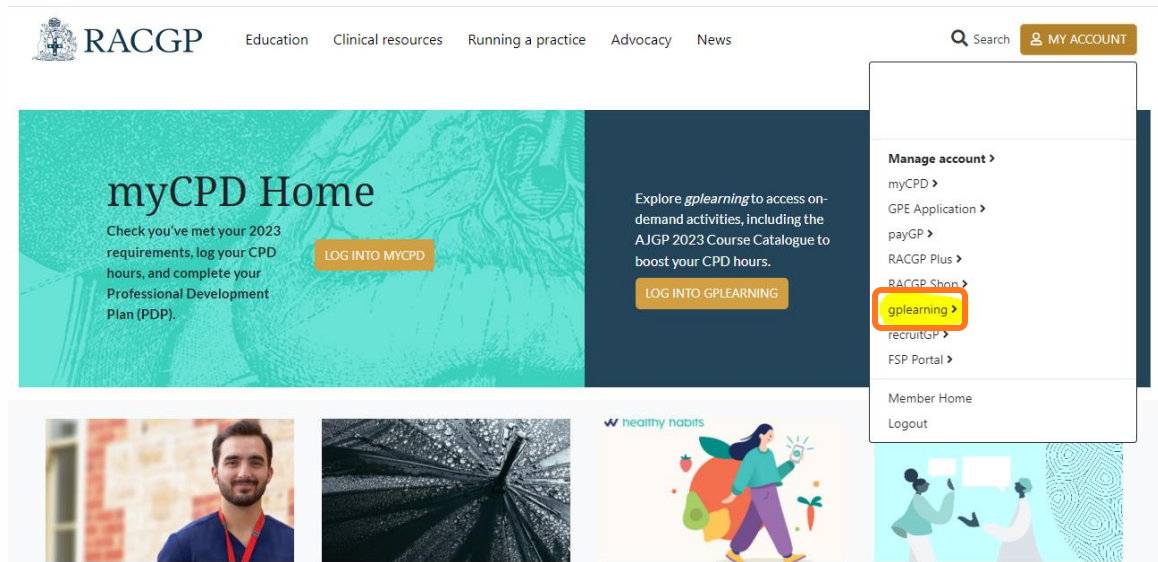

## (FSP)

Instructions on how to access the Cultural  
Awareness module

RACGP

# How to access the Cultural Awareness module

1. [Log in to your RACGP member account](#)
2. Navigate to the **MY ACCOUNT** button in the top right and click **gplearning** from the dropdown list:

3. Scroll down on the homepage and you should see the course assigned to you in the '**Courses I'm enrolled in**' section: