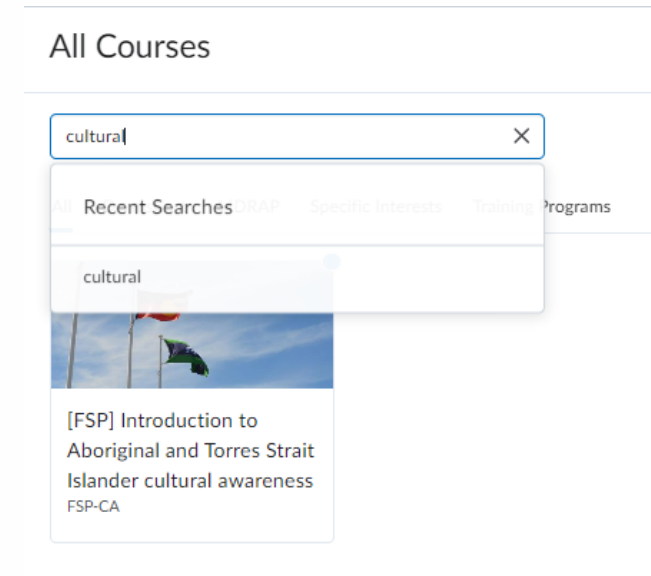

## (FSP)

Instructions on how to access the Cultural  
Awareness module

RACGP

# How to access the Cultural Awareness module

1. [Log in to your RACGP member account](#)
2. Navigate to the **MY ACCOUNT** button in the top right and click **gplearning** from the dropdown list:

3. Scroll down on the homepage and you should see the course assigned to you in the '**Courses I'm enrolled in**' section:

4. If you don't see the course listed on your homepage, you can search for it by clicking '**Browse**' in the top left of the homepage:

5. Perform a search for '**cultural**' in the search bar and you should see the course appear: