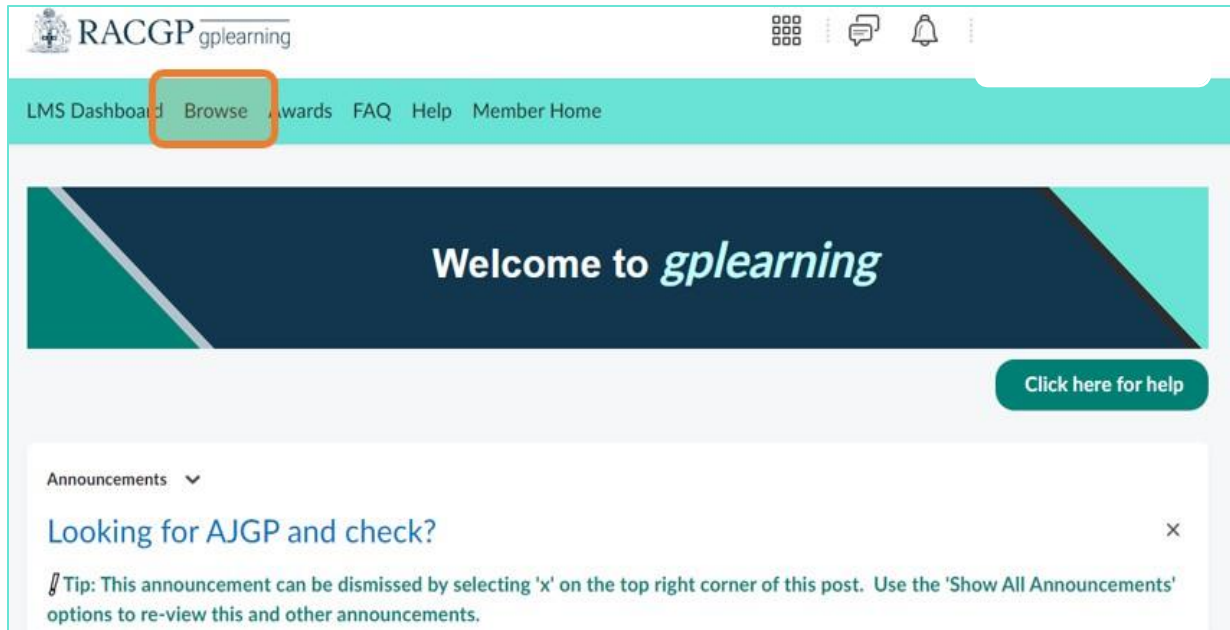

## (FSP)

Instructions on how to access the Cultural  
Awareness module

RACGP

# How to access the Cultural Awareness module

1. [Log in to your RACGP member account](#)
2. Navigate to the **MY ACCOUNT** button in the top right and click **gplearning** from the dropdown list:

3. Scroll down on the homepage and you should see the course assigned to you in the '**Courses I'm enrolled in**' section:

4. If you don't see the course listed on your homepage, you can search for it by clicking '**Browse**' in the top left of the homepage:

5. Perform a search for '**cultural**' in the search bar and you should see the course appear: